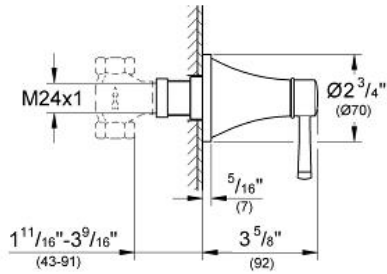

GRANDERA  
Volume Control Trim  
MODEL # 19944000

Pure Freude  
an Wasser

GROHE

ADA

**Product Description:**  
GRANDERA  
Volume Control Trim

**Standard Specification:**

- GROHE StarLight chrome finish
- For use with Volume Control Rough-in Set (35 029) (sold separately)

**Applicable Codes & Standards:**

- Energy Policy Act of 1992
- ASME A112.18.1/CSA B125.1
- ICC/ANSI A117.1

**Color:**

- 19944000 StarLight Chrome